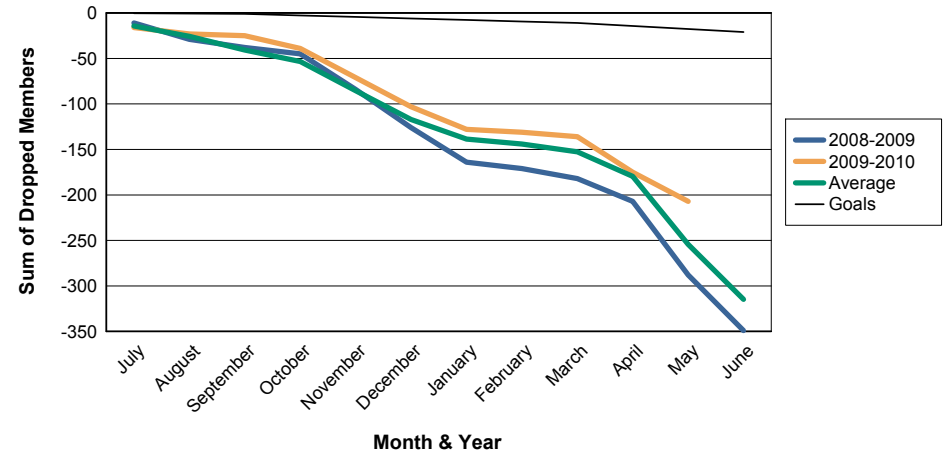

For District 118 Y

Sum of Charter Members/ Month & Year

For District 118 Y

3 Year Comparisons for GMT Constitutional Area 4

By GMT District

As of May 2010

Sum of New Members/ Month & Year

For District 118 Y

Sum of Dropped Members/ Month & Year

For District 118 Y

Sum of Net Members/ Month & Year

For District 118 Y