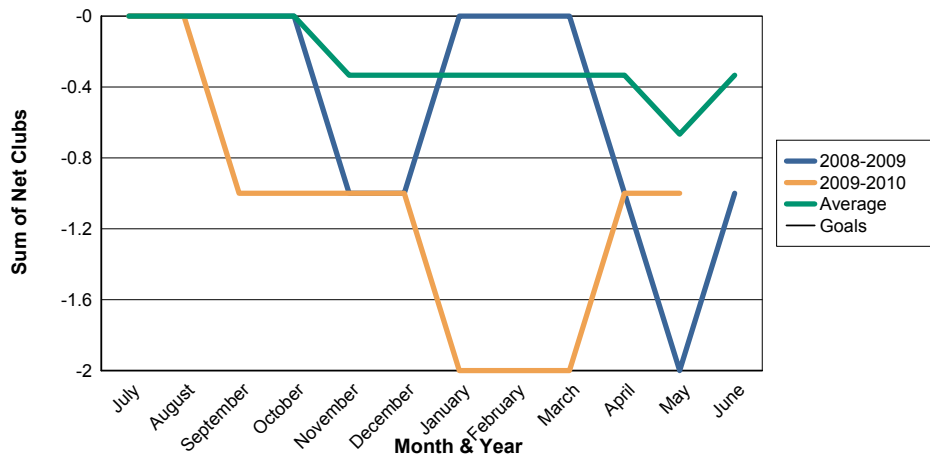

Sum of Net Clubs/ Month & Year

For District 118 Y