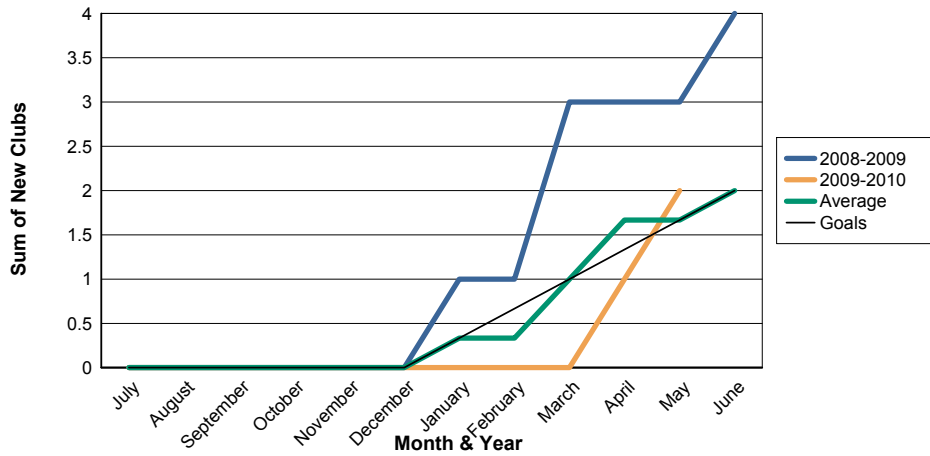

3 Year Comparisons for GMT Constitutional Area 4

By GMT District

As of May 2010

Sum of New Clubs/ Month & Year

For District 118 Y

Sum of Dropped Clubs/ Month & Year

For District 118 Y

Sum of Net Clubs/ Month & Year