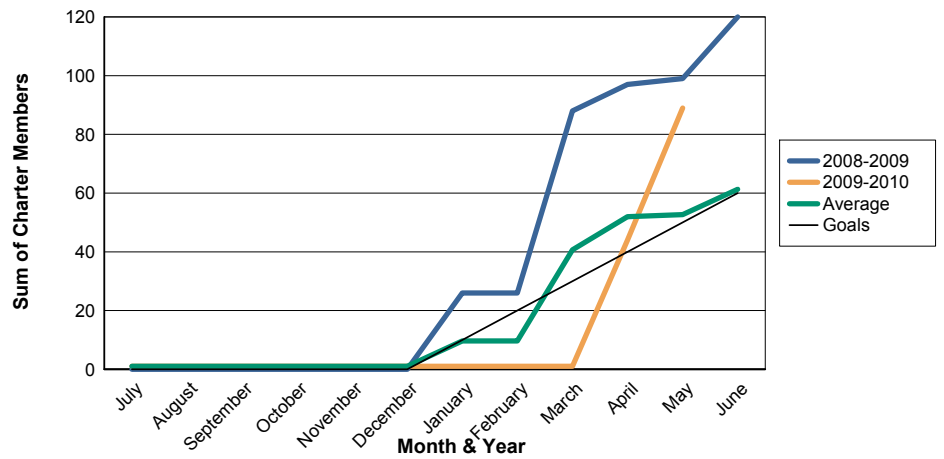

Sum of Charter Members/ Month & Year

For District 118 Y