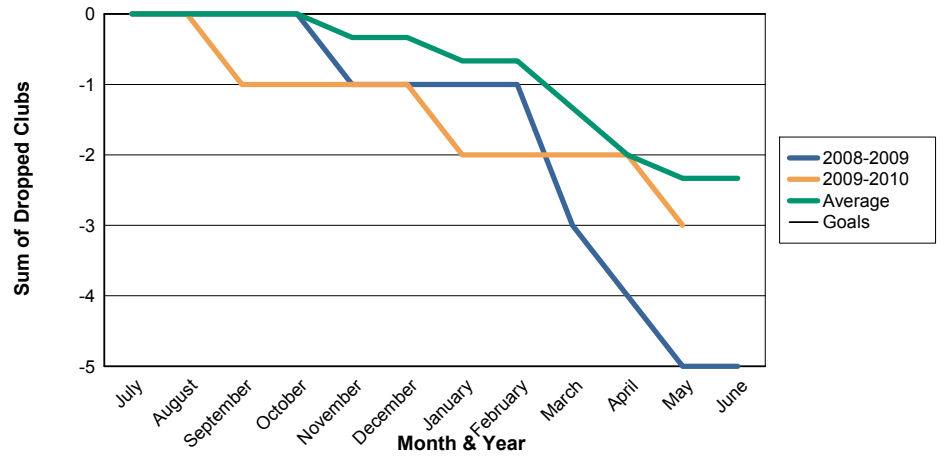

3 Year Comparisons for GMT Constitutional Area 4

By GMT District

As of May 2010

Sum of New Clubs/ Month & Year

For District 118 Y

Sum of Dropped Clubs/ Month & Year

For District 118 Y

Sum of Net Clubs/ Month & Year