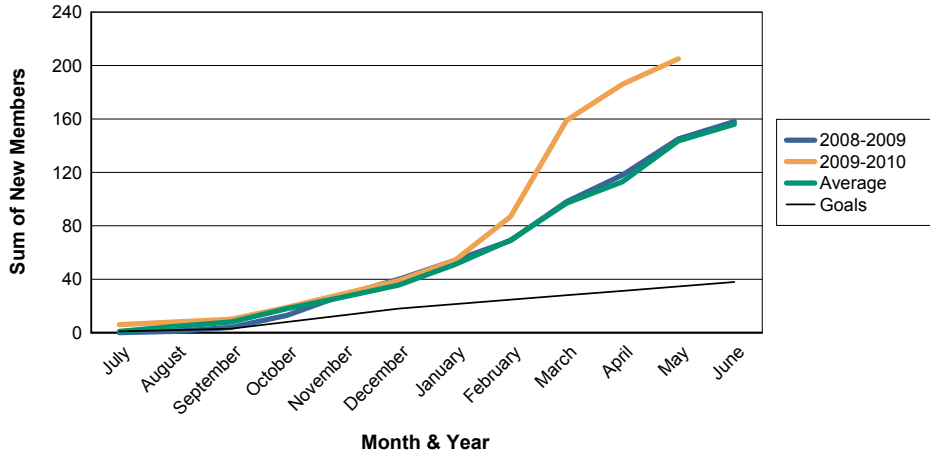

For District 118 Y

Sum of Charter Members/ Month & Year

For District 118 Y

3 Year Comparisons for GMT Constitutional Area 4

By GMT District

As of May 2010

Sum of New Members/ Month & Year

For District 118 Y

Sum of Dropped Members/ Month & Year

For District 118 Y

Sum of Net Members/ Month & Year

For District 118 Y